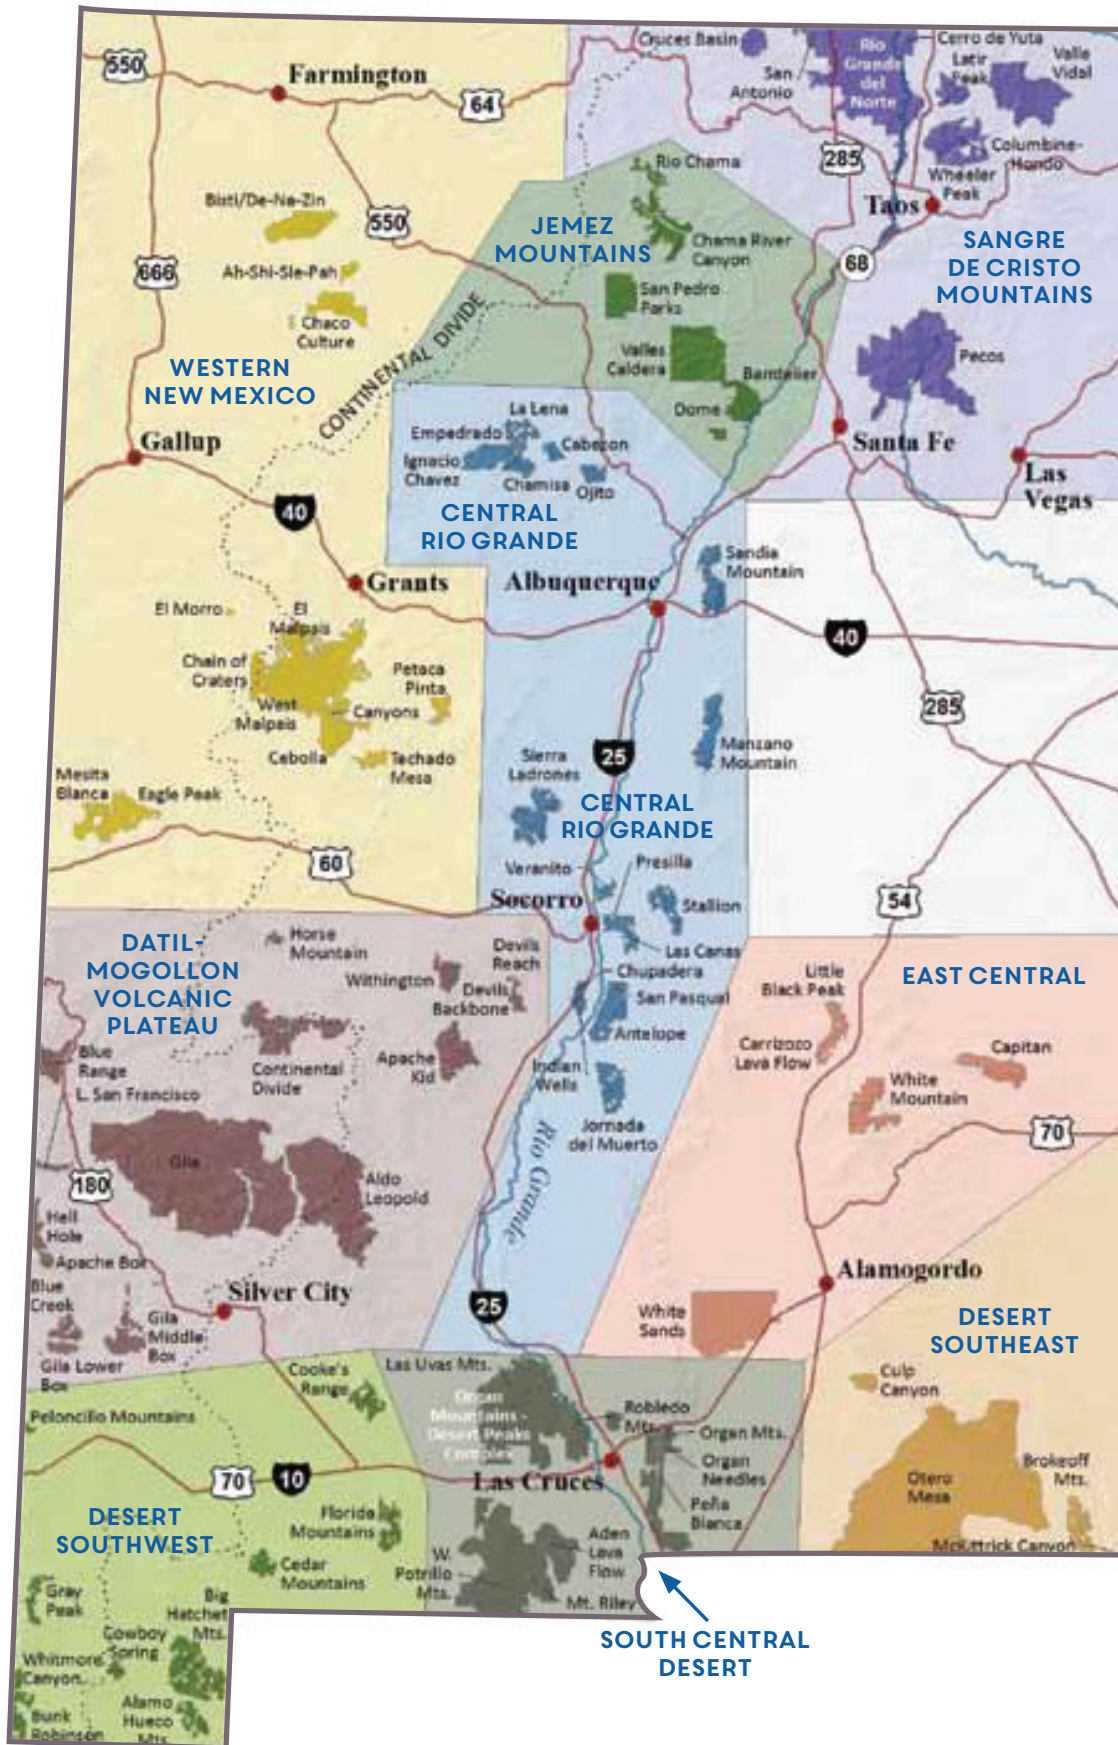

NEW MEXICO WILDERNESS AREAS

LEGEND

Please refer to this legend for all maps in the book.

- Trail
- Featured Hike
- Interstate
- Other Access Roads
- Major Roads (Statewide Map Only)
- River or Stream
- Intermittent Stream
- Spring
- Waterbody
- ▲ Major Peaks
- Featured Wilderness
- Other Wilderness Areas
- Wilderness Study Areas
- National Forest Boundary
- National Park Boundary
- National Monument Boundary
- State Boundary
- County Boundary
- Major Cities (Statewide Map Only)